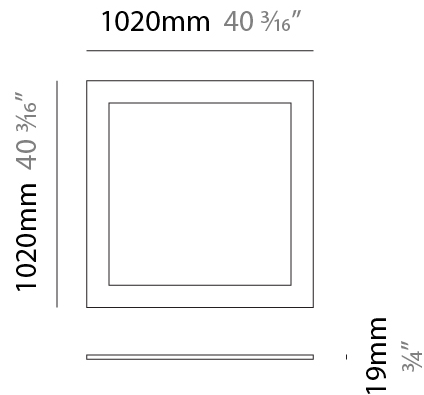

INFINITE FRAME SURFACE

A52057- -

base number
Color   Finish
Temperature   Options

PROJECT _____
TYPE _____
SPECIFIER _____
QUANTITY _____
DATE _____

1. To build a product code in our configurator select the specify button on the base model # product page
2. To build a manual product code on this datasheet choose from the options listed below in blue font and add the suffix to the base model #

GENERAL

Series: Infinite Frame
Partner: Ivela
Division: Architectural
Installation: Surface
Product Type: Panels
Mounting Location: Ceiling
Light Distribution: Direct

PHYSICAL

Shape: Square
Length (mm): 1020
Length (in): 40 ³/₁₆"
Width (mm): 1020
Width (in): 40 ³/₁₆"
Height (mm): 19
Height (in): 3/4
Diffuser: PMMA - Opal
Fixture Finish: WHI / BLK / GLD
Fixture Material: Aluminum

ELECTRICAL

Lamp Type: LED
Input Wattage (W): 80
Total Output Wattage (W): 68
Dimming: Tri-Mode (Non-Dimming and Phase Dimming (120Vac only) and 0-10V Dimming)
Driver Included: No
Driver Location: Remote
Driver Type: Constant Voltage - Universal
Driver Class: Class 2
Housing: ENCP 6/8
Input Voltage (V): 120 - 277
Output Voltage (V): 24

LED

Color Temperature (°K): 2700 / 3000 / 4000
Max. Delivered Lumen (lm): 4800 / 5000 / 5300
Nominal Lumen (lm): 9600 / 10000 / 10600
CRI: >93 CRI
Lamp Life (hrs): 50000

OPTICAL

RATINGS AND CERTIFICATIONS

Certified By: CSA Certified to UL and CSA Standards
IP rating: IP20