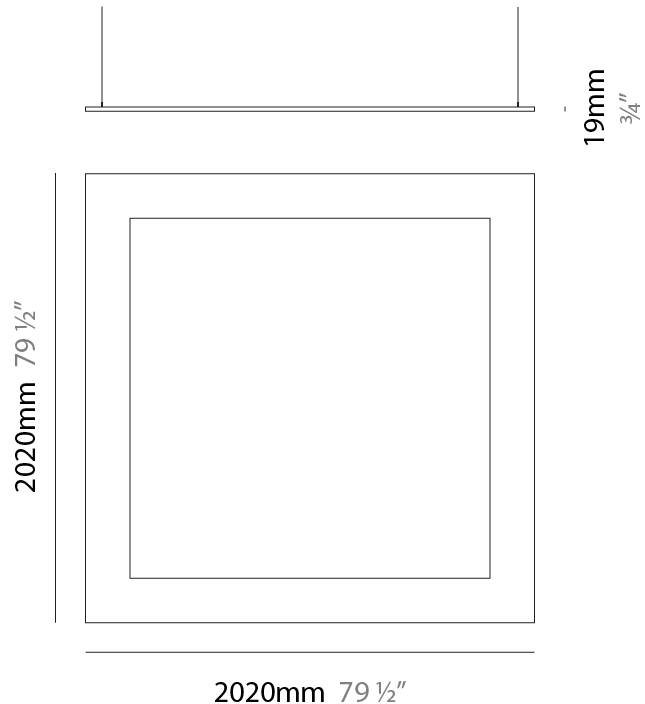

INFINITE FRAME SUSPENSION

A51100-

base number   Color   Finish
Temperature   Options

1. To build a product code in our configurator select the specify button on the base model # product page
2. To build a manual product code on this datasheet choose from the options listed below in blue font and add the suffix to the base model #

GENERAL

Series: Infinite Frame
Partner: Ivela
Division: Architectural
Installation: Suspension
Product Type: Panels
Mounting Location: Ceiling
Light Distribution: Direct

PHYSICAL

Shape: Square
Length (mm): 2020
Length (in): 79 ½
Width (mm): 2020
Width (in): 79 ½
Height (mm): 19
Height (in): 3/4
Max. Overall Height (mm): 2019
Max. Overall Height (in): 79 ½
Diffuser: PMMA - Opal
Fixture Finish: WHI / BLK / GLD
Fixture Material: Aluminum
Cable Details: 2,000mm / 78 3/4" - Transparent Cable

ELECTRICAL

Lamp Type: LED
Input Wattage (W): 160
Total Output Wattage (W): 136
Dimming: Tri-Mode (Non-Dimming and Phase Dimming (120Vac only) and 0-10V Dimming)
Driver Included: No
Driver Location: Remote
Driver Type: Constant Voltage - Universal
Driver Class: Class 2
Housing: ENCP 5/6/8
Input Voltage (V): 120 - 277
Output Voltage (V): 24

LED

Color Temperature (°K): 2700 / 3000 / 4000
Max. Delivered Lumen (lm): 9600 / 10000 / 10600
Nominal Lumen (lm): 19200 / 20000 / 21200
CRI: >93 CRI
Lamp Life (hrs): 50000

OPTICAL

RATINGS AND CERTIFICATIONS

Certified By: CSA Certified to UL and CSA Standards
IP rating: IP20